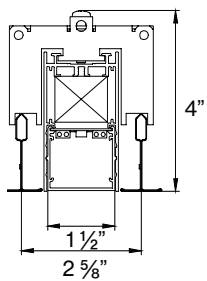

### M DIMENSIONS IN INCH

Linear 2'	2 4 I N
QS Linear 4'	4 8 I N
QS Linear 6'	7 2 I N
QS Linear 8'	9 6 I N
Linear custom	## # I N
Linear flex inset	## # I N
includes 4' to 3' field-cutable section	
L-Shape	## # X ## # I N
U-Shape	## # X ## # X ## # I N
□-Shape	## # X ## # I N

#### □-SHAPE (rectangular shape)

A / B	FIXTURES	CODE
48" / 48"	4 × 2' × 2' corner	RS - 0 4 X 0 4 FT
48" / 96"	2 × 4' linear + 4 × 2' × 2' corner	RS - 0 4 X 0 8 FT
96" / 96"	4 × 4' linear + 4 × 2' × 2' corner	RS - 0 8 X 0 8 FT

#### U-SHAPE

A / B / C	FIXTURES	CODE
48" / 48" / 48"	2 × 2' linear + 2 × 2' × 2' corner	US - 0 4 X 0 4 X 0 4 FT
48" / 96" / 48"	1 × 4' linear + 2 × 2' linear + 2 × 2' × 2' corner	US - 0 4 X 0 8 X 0 4 FT
48" / 144" / 48"	1 × 8' linear + 2 × 2' linear + 2 × 2' × 2' corner	US - 0 4 X 1 2 X 0 4 FT

DIMENSIONS

**BASO 1.5**

RECESSED trimless

RECESSED with trim

9/16" T-GRID

9/16" Slot Grid (any brand)

15/16" T-GRID

**BASO mounting instructions**