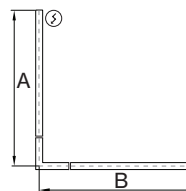

L-SHAPE

A / B	FIXTURES	CODE
48" / 48"	2 × 2' linear + 1 × 2' × 2' corner	LS - 0 4 X 0 4 FT
48" / 96"	1 × 2' linear + 1 × 6' linear + 1 × 2' × 2' corner	LS - 0 4 X 0 8 FT
96" / 96"	2 × 6' linear + 1 × 2' × 2' corner	LS - 0 8 X 0 8 FT