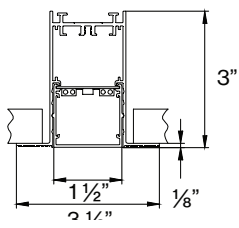

#### L-SHAPE

A / B	FIXTURES	CODE
48" / 48"	2 × 2' linear + 1 × 2' × 2' corner	LS - 0 4 X 0 4 FT
48" / 96"	1 × 2' linear + 1 × 6' linear + 1 × 2' × 2' corner	LS - 0 4 X 0 8 FT
96" / 96"	2 × 6' linear + 1 × 2' × 2' corner	LS - 0 8 X 0 8 FT

#### □-SHAPE (rectangular shape)

A / B	FIXTURES	CODE
48" / 48"	4 × 2' × 2' corner	RS - 0 4 X 0 4 FT
48" / 96"	2 × 4' linear + 4 × 2' × 2' corner	RS - 0 4 X 0 8 FT
96" / 96"	4 × 4' linear + 4 × 2' × 2' corner	RS - 0 8 X 0 8 FT

#### U-SHAPE

A / B / C	FIXTURES	CODE
48" / 48" / 48"	2 × 2' linear + 2 × 2' × 2' corner	US - 0 4 X 0 4 X 0 4 FT
48" / 96" / 48"	1 × 4' linear + 2 × 2' linear + 2 × 2' × 2' corner	US - 0 4 X 0 8 X 0 4 FT
48" / 144" / 48"	1 × 8' linear + 2 × 2' linear + 2 × 2' × 2' corner	US - 0 4 X 1 2 X 0 4 FT

DIMENSIONS

**BASO 1.5**

RECESSED trimless

RECESSED with trim

9/16" T-GRID

9/16" Slot Grid (any brand)

15/16" T-GRID

**BASO mounting instructions**