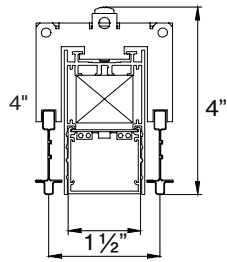

#### U-SHAPE

A / B / C	FIXTURES	CODE
48" / 48" / 48"	2 × 2' linear + 2 × 2' × 2' corner	US - 0 4 X 0 4 X 0 4 FT
48" / 96" / 48"	1 × 4' linear + 2 × 2' linear + 2 × 2' × 2' corner	US - 0 4 X 0 8 X 0 4 FT
48" / 144" / 48"	1 × 8' linear + 2 × 2' linear + 2 × 2' × 2' corner	US - 0 4 X 1 2 X 0 4 FT

DIMENSIONS

**BASO 1.5**

RECESSED trimless

RECESSED with trim

9/16" T-GRID

9/16" Slot Grid (any brand)

15/16" T-GRID

**BASO mounting instructions**