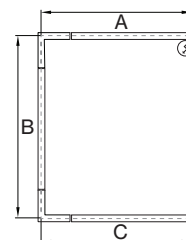

U-SHAPE

A / B / C	FIXTURES	CODE
48" / 48" / 48"	2 × 2' linear + 2 × 2' × 2' corner	US - 0 4 X 0 4 X 0 4 FT
48" / 96" / 48"	1 × 4' linear + 2 × 2' linear + 2 × 2' × 2' corner	US - 0 4 X 0 8 X 0 4 FT
48" / 144" / 48"	1 × 8' linear + 2 × 2' linear + 2 × 2' × 2' corner	US - 0 4 X 1 2 X 0 4 FT