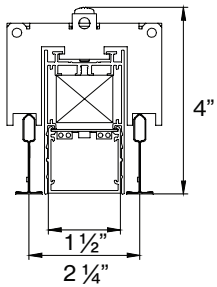

### M DIMENSIONS IN INCH

Linear 2'	2 4 I N
QS Linear 4'	4 8 I N
QS Linear 6'	7 2 I N
QS Linear 8'	9 6 I N
Linear custom	## # I N
Linear flex inset	## # I N
includes 4' to 3' field-cutable section	
L-Shape	## # X ## # I N
U-Shape	## # X ## # X ## # I N
□-Shape	## # X ## # I N

#### □-SHAPE (rectangular shape)

A / B	FIXTURES	CODE
48" / 48"	4 × 2' × 2' corner	RS - 0 4 X 0 4 FT
48" / 96"	2 × 4' linear + 4 × 2' × 2' corner	RS - 0 4 X 0 8 FT
96" / 96"	4 × 4' linear + 4 × 2' × 2' corner	RS - 0 8 X 0 8 FT

#### U-SHAPE

A / B / C	FIXTURES	CODE
48" / 48" / 48"	2 × 2' linear + 2 × 2' × 2' corner	US - 0 4 X 0 4 X 0 4 FT
48" / 96" / 48"	1 × 4' linear + 2 × 2' linear + 2 × 2' × 2' corner	US - 0 4 X 0 8 X 0 4 FT
48" / 144" / 48"	1 × 8' linear + 2 × 2' linear + 2 × 2' × 2' corner	US - 0 4 X 1 2 X 0 4 FT

DIMENSIONS

**BASO 1.5**

RECESSED trimless

RECESSED with trim

9/16" T-GRID

9/16" Slot Grid (any brand)

15/16" T-GRID

**BASO mounting instructions**