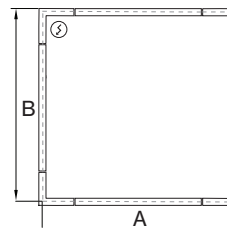

□-SHAPE (rectangular shape)

A / B	FIXTURES	CODE
48" / 48"	4 × 2' × 2' corner	RS - 0 4 X 0 4 FT
48" / 96"	2 × 4' linear + 4 × 2' × 2' corner	RS - 0 4 X 0 8 FT
96" / 96"	4 × 4' linear + 4 × 2' × 2' corner	RS - 0 8 X 0 8 FT