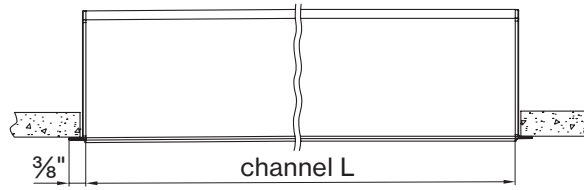

DIMENSIONS

BASO 1.5

RECESSED trimless