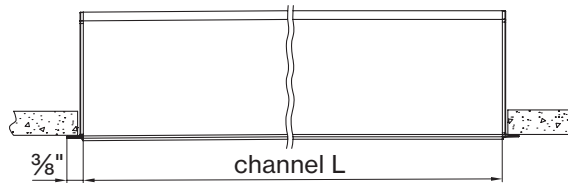

RECESSED with trim